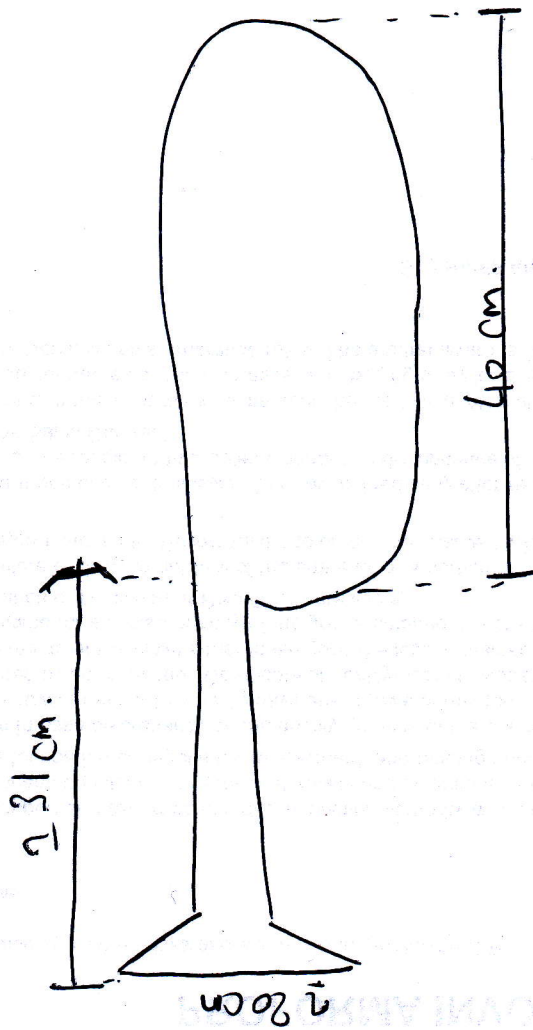

Elui trombone 701 004

Compartment  
↳  
Accessoire

longueur total 71 cm (71-72 cm)